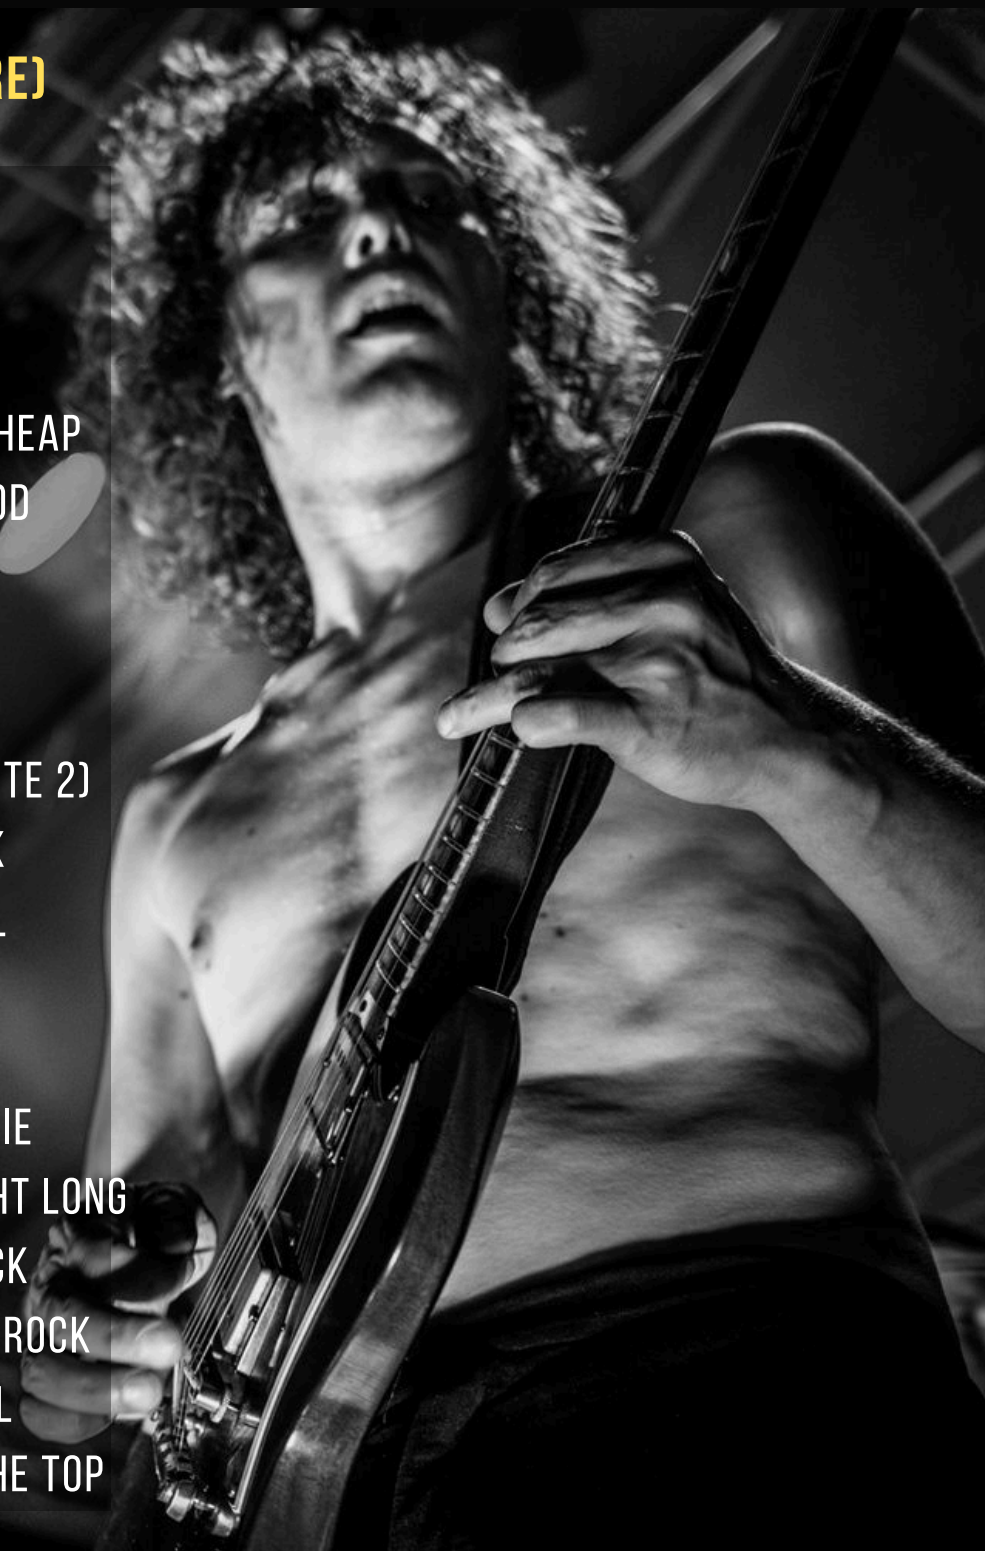

SCALETTA (2 ORE)

ARE YOU READY
MONEY TALKS
RIFF RAFF
DIRTY DEEDS DONE CHEAP
IF YOU WANT BLOOD
BACK IN BLACK
HIGH VOLTAGE
BAD BOY BOOGIE
BAD BOY BOOGIE (PARTE 2)
THUNDERSTRUCK
SHOOT TO THRILL
HELL'S BELLS
TNT
WHOLE LOTTA ROSIE
YOU SHOOK ME ALL NIGHT LONG
LET THERE BE ROCK
FOR THOSE ABOUT TO ROCK
HIGHWAY TO HELL
IT'S A LONG WAY TO THE TOP